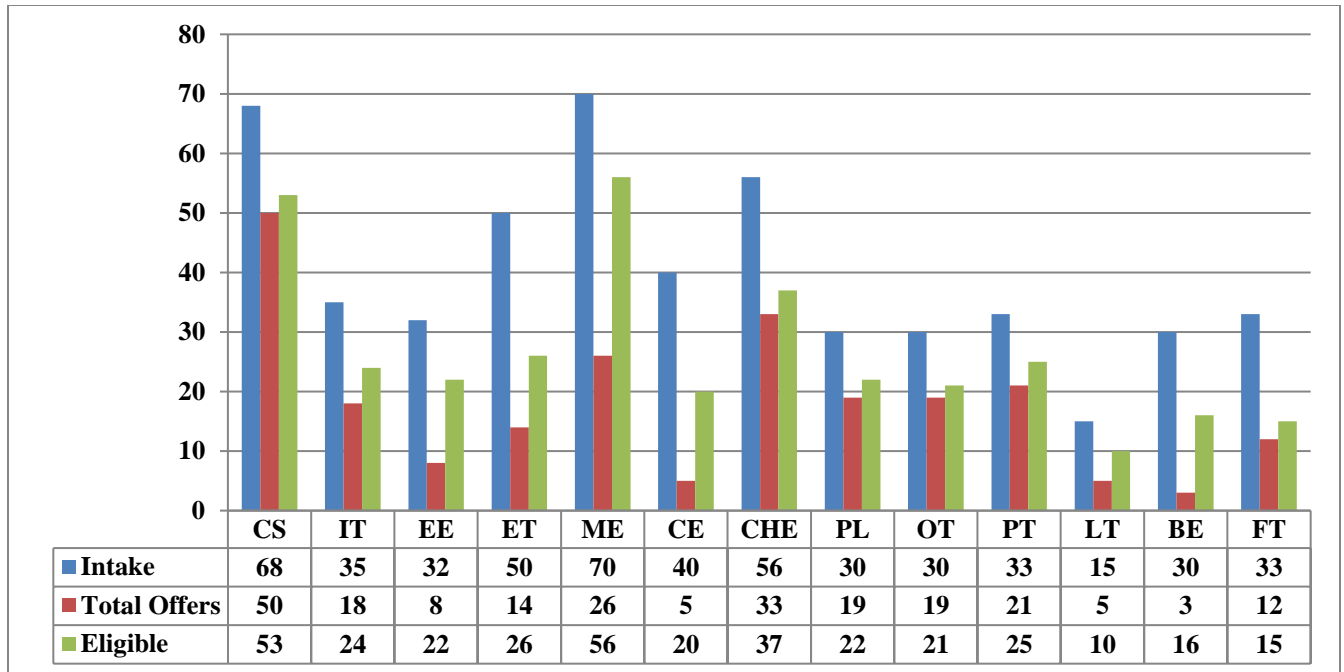

Fig. 1: Branch wise placement status for 2018-19 batch

Fig. 2: Higher Studies 2018-19

Fig. 3: Branch wise placement status for 2017-18 batch

Fig. 4: Higher Studies 2017-18

Fig. 5: Branch wise placement status for 2016-17 batch

Fig. 6: Comparative placement status of last 3 years

Fig. 7: Package Comparison of last 3 years

Fig. 8: Comparative placed % of last 3 years

Fig. 9: Placement and Higher Studies Data for 2018-19

Fig. 10: Placement and Higher Studies Data for 2017-18