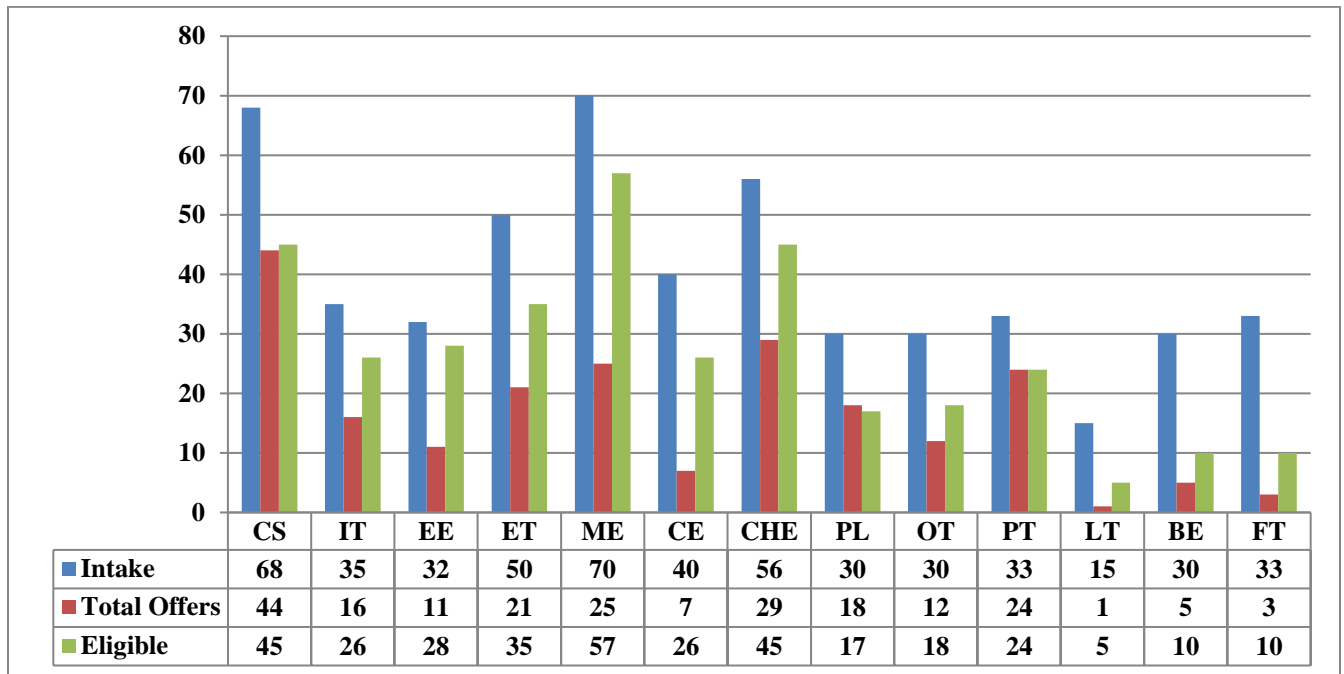

Fig. 1: Branch wise placement status for 2018-19 batch

Fig. 2: Higher Studies 2018-19

Fig. 3: Branch wise placement status for 2017-18 batch

Fig. 4: Higher Studies 2017-18

Fig. 5: Branch wise placement status for 2016-17 batch

Fig. 6: Comparative placement status of last 3 years

Fig. 7: Package Comparison of last 3 years

Fig. 8: Comparative placed % of last 3 years

Fig. 9: Placement and Higher Studies Data for 2018-19

Fig. 10: Placement and Higher Studies Data for 2017-18